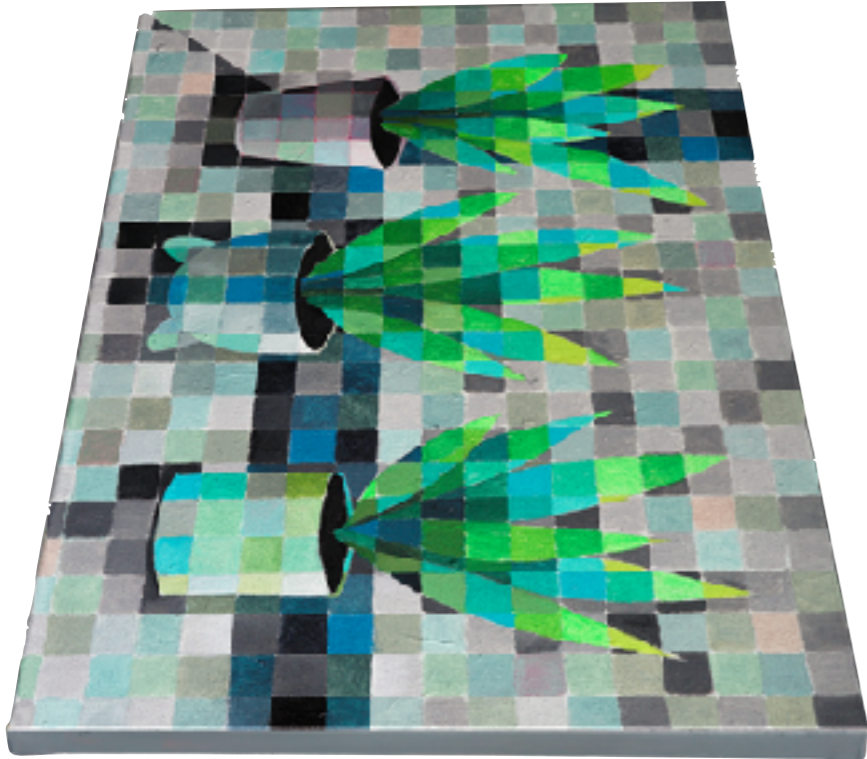

Limited edition
5 copies

Hand printed and
hand signed

Price: 40€
Without frame
Incl. 7%VAT

Sansevieria
pixelated, three
pots

Acrylic on linen
70 x 95 cm
2024

Price: 1400€
Without frame

Sansevieria
pixelated I
Acrylic on linen
40 x 40 cm
2024