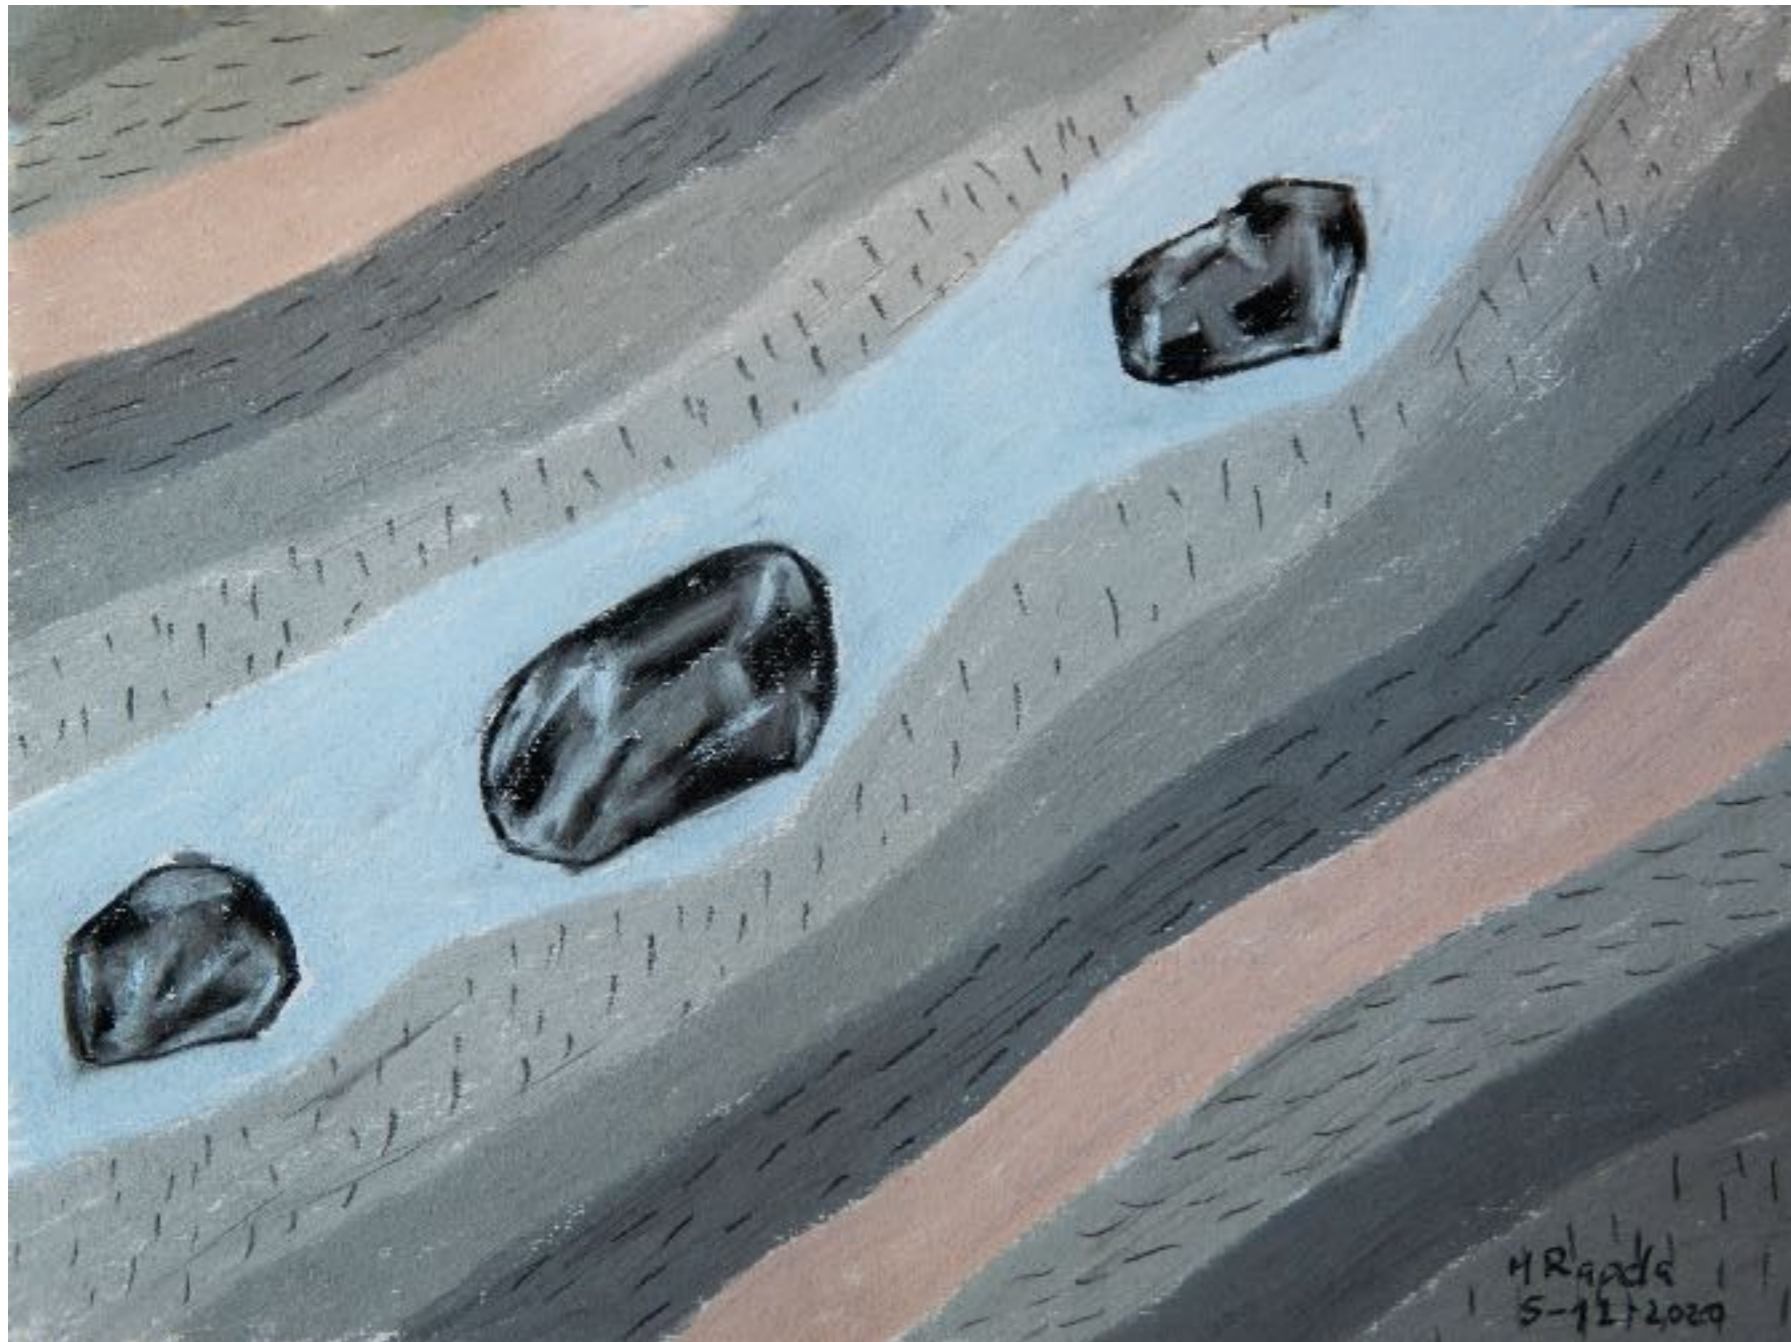

Price: 150€
Without frame

With Frame
250€

Blue and violet
stratigraphy
Pastel chalk on paper
21 x 29 cm
2020

Price:150€
Without frame

With Frame
250€

Stratigraphy in gray
and pink
Pastel chalk on
paper
21 x 29 cm
2020