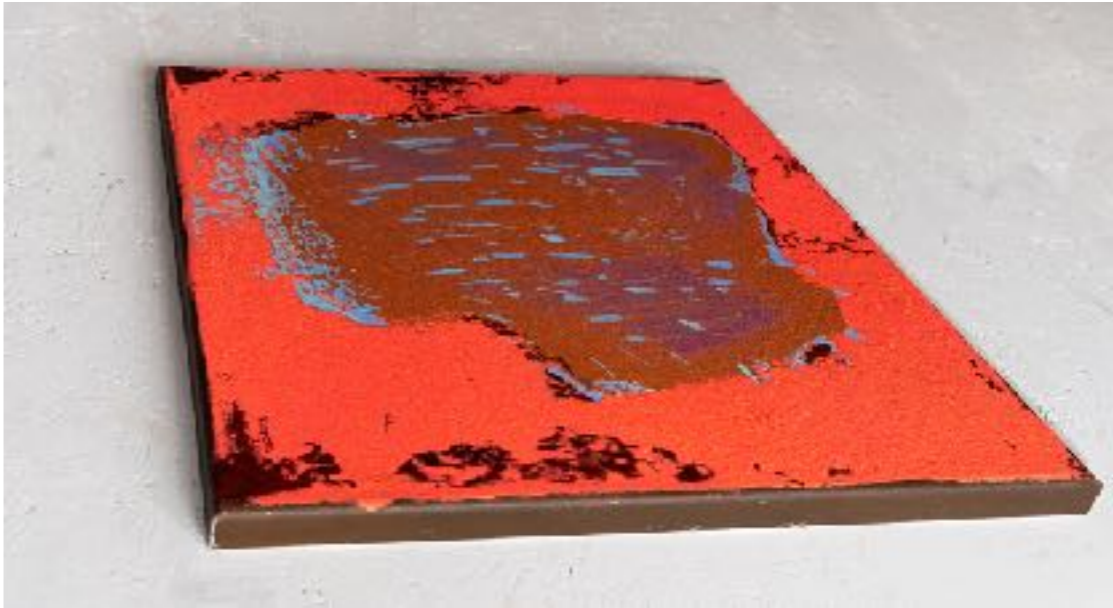

Price: 2200€
(4 paintings
with frame)

Body Continent
serie N°1

Body continent I
Acrylic on linen
40 x 40 cm
2018

Price: 450€
Without frame

With frame: 550€

Body Continent
serie N°1

Body continent II
Acrylic on linen
40 x 40 cm
2022 ●