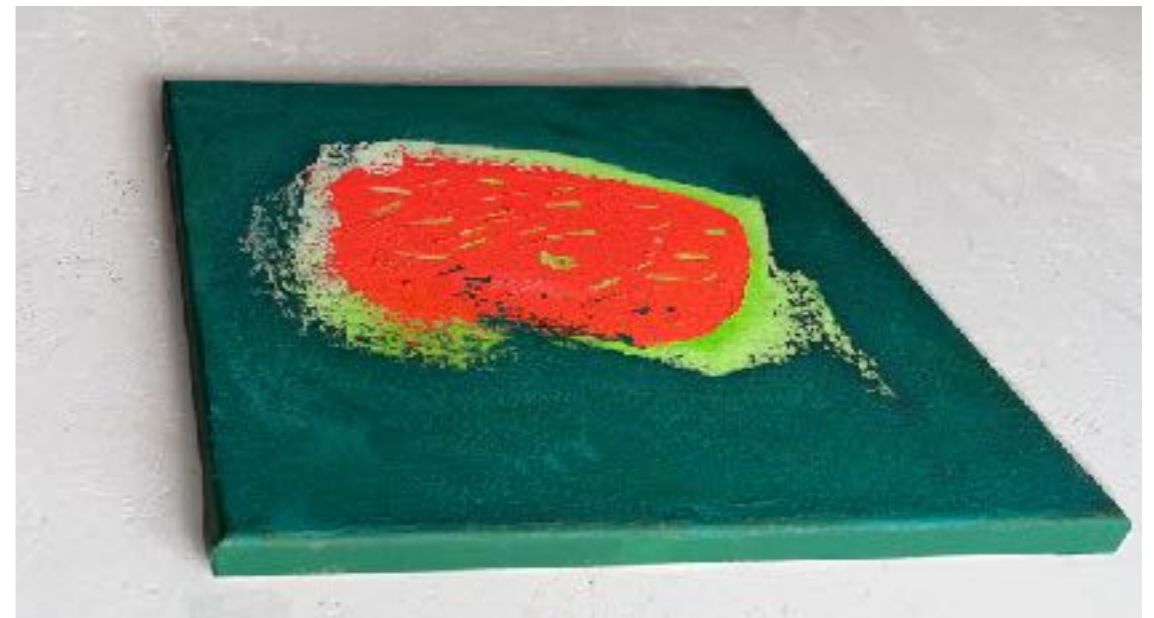

Body Continent
serie N°1