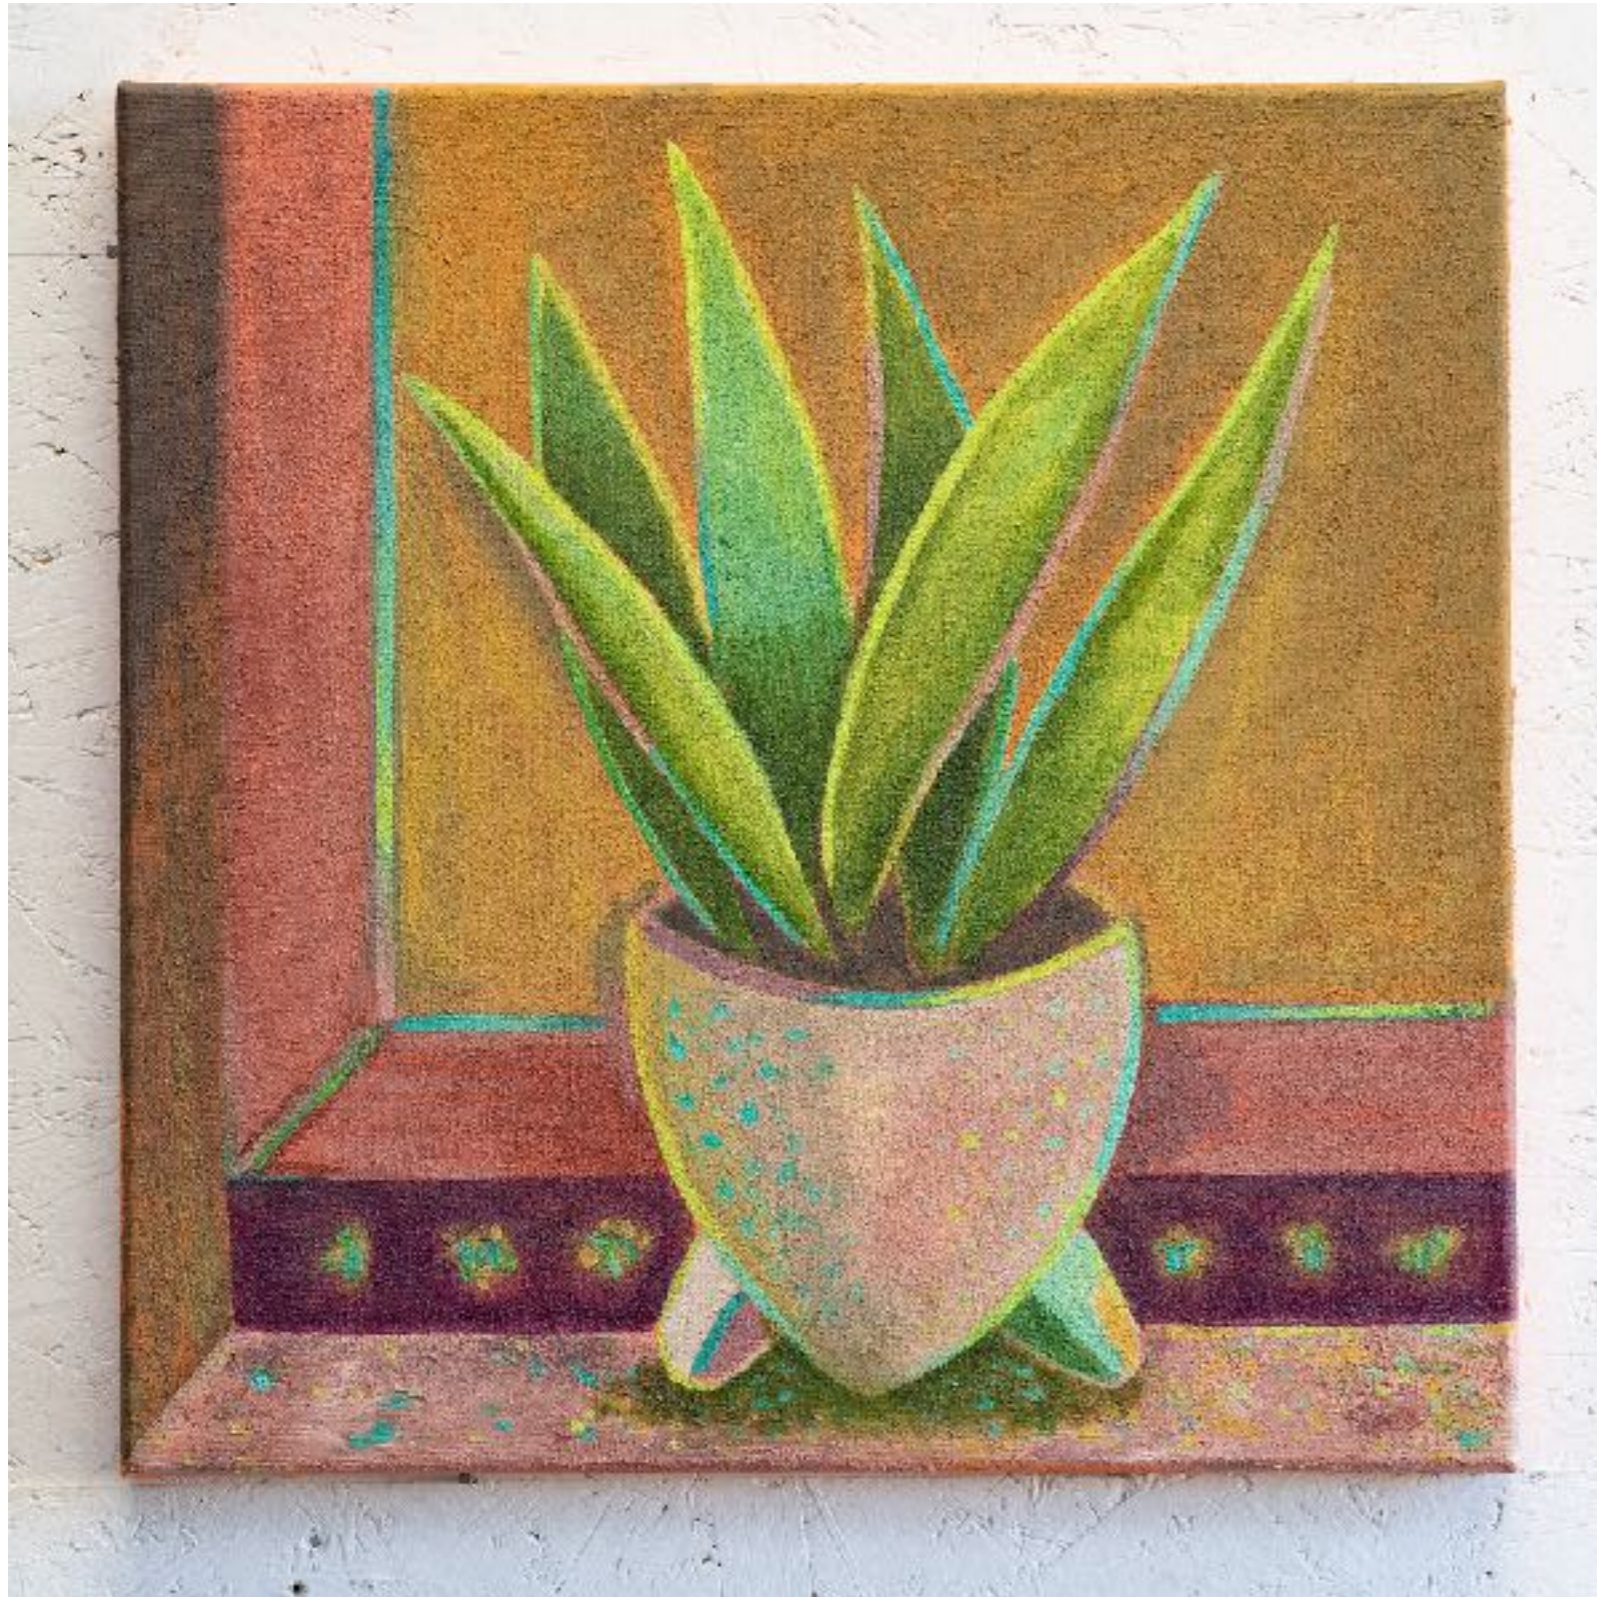

Sansevieria with
pink sky
Acrylic on linen
40 x 40 cm
2024

Sansevieria with
yellow sky
Acrylic on linen
40 x 40 cm
2024

Sansevieria with
orange window
Acrylic on linen
40 x 40 cm
2024

Sansevieria with
red background
Acrylic on linen
40 x 40 cm
2024