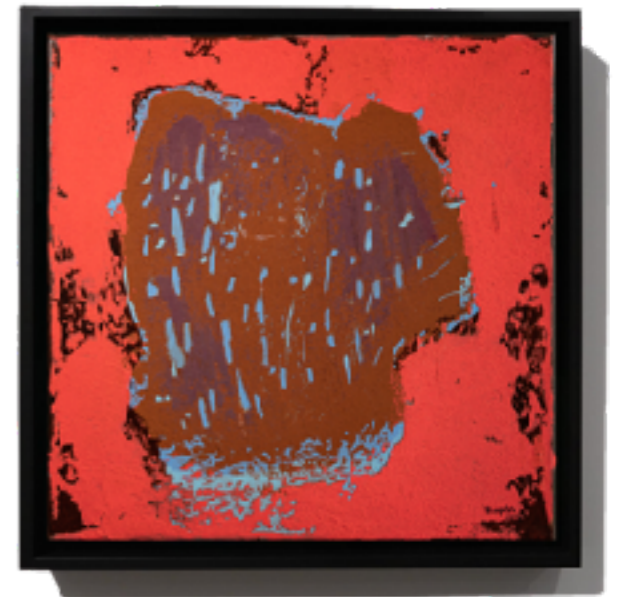

Price: 2200€
(4 paintings
with frame)

Body Continent
serie N°1

Body continent I
Acrylic on linen
40 x 40 cm
2018

Price: 450€
Without frame

With frame: 550€

Body Continent
serie N°1

Body continent II
Acrylic on linen
40 x 40 cm
2022 ●