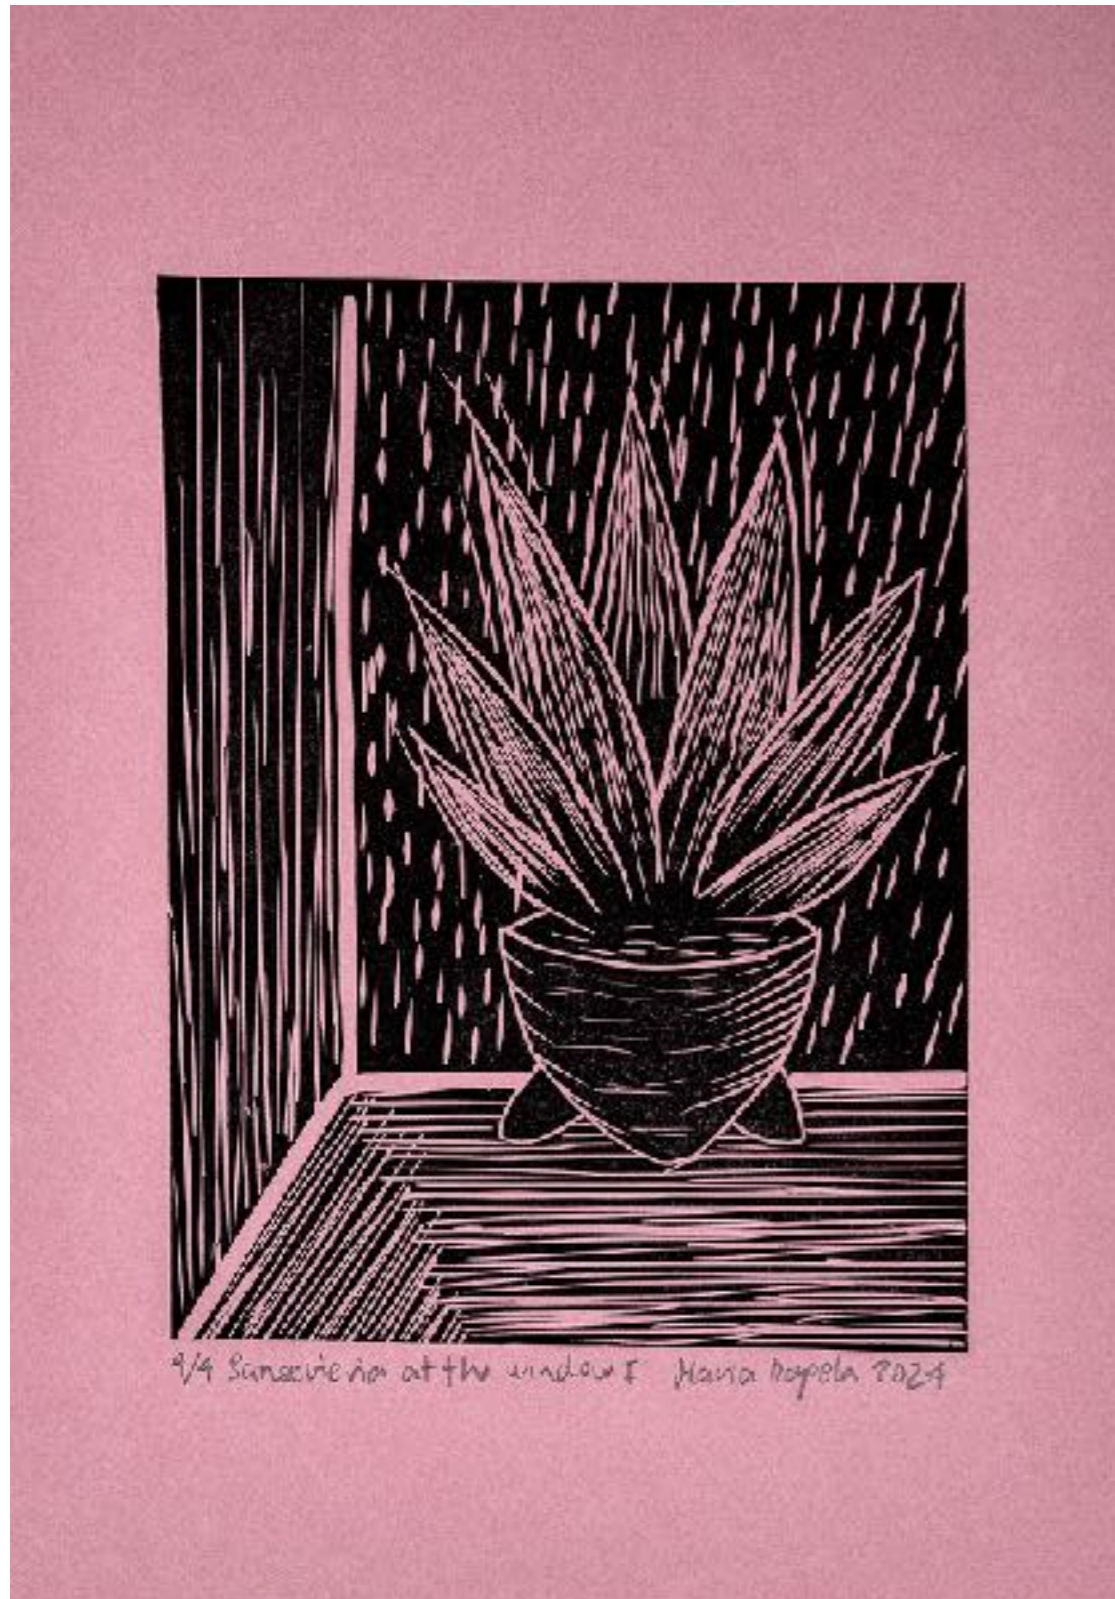

Sansevieria at the
window I
Year 2024

Linoleum on pink
paper Canson® -
160 g/m²

Paper size: A4
(29,7x21cm)
Image size:
20x15cm

Limited edition
8 copies

Hand printed and
hand signed

Without frame:
40€
Incl. 7% VAT